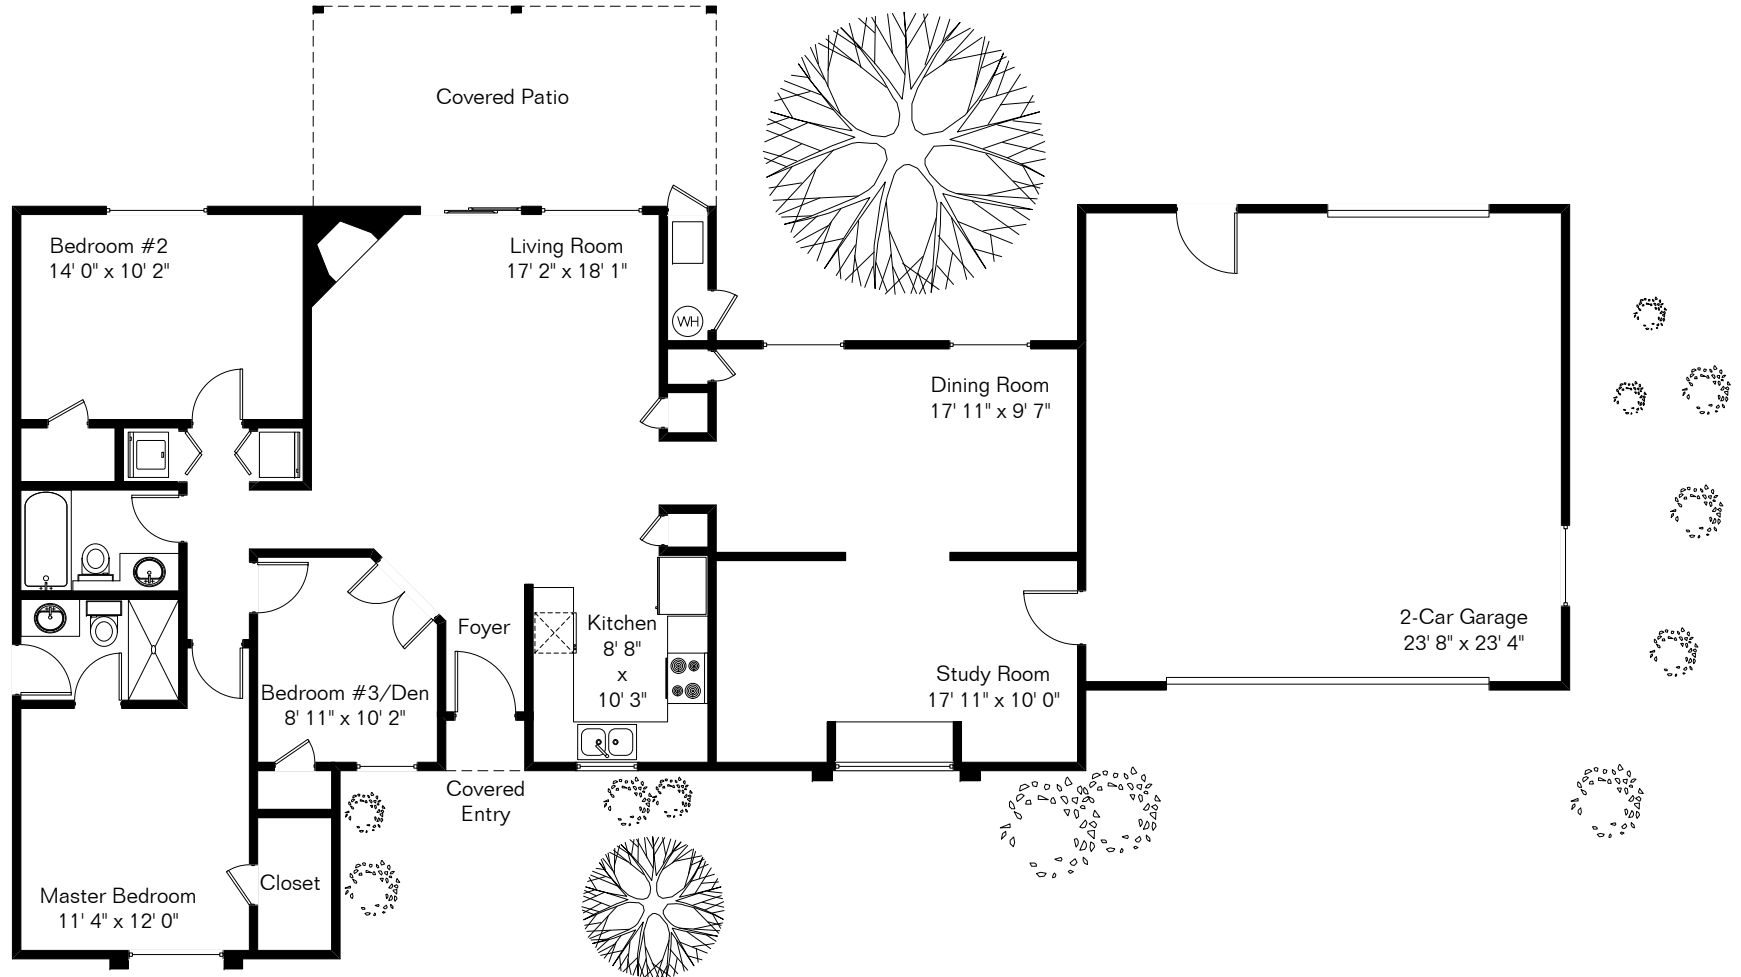

The square footages and room size information are deemed to be reliable but are not guaranteed and should be independently verified.

9430 N Bald Eagle Ave

Presented by Pam Treece
Long Realty Company
(520) 275-2664

Pool & Spa Area

Site Visit September 2017

Living Area 1,495 Sq Ft
Garage 581 Sq Ft

Copyright 2017 Floor Plans First! LLC
All Rights Reserved.

www.FloorPlansFirst.com

Toll Free (877) 887-1500
Voice (520) 881-1500
Fax (520) 791-7701

Floor Plans First!
See the Floor Plan First!